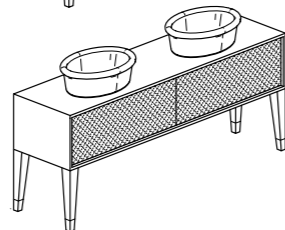

Design Paola Navone per Falper

ALCUNI ESEMPI / SOME EXAMPLES

Mobile con cassetto
 Unit with drawer
 cm 83 x 48 x h 36

Mobile con tre cassetti
 Unit with 3 drawers
 cm 153 x 48 x h 36

Mobile con cassetto
 Unit with drawer
 cm 123 x 48 x h 36

Mobile con 2 cassetti
 Unit with 2 drawers
 cm 183 x 48 x h 36

Mobile con due cassetti
 Unit with 2 drawers
 cm 153 x 48 x h 36

Mobile con 2 cassetti
 Unit with 2 drawers
 cm 183 x 48 x h 36

LAVABI ABBINABILI / MATCHING WASHBASINS