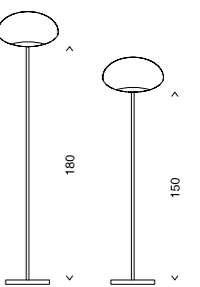

Design Paola Navone per Falper

Specchio ovale molato
 Oval mirror
 with ground glass
 cm 80 x 2,5 x h 100
 cm 160 x 2,5 x h 80

Lampada ovale
 in vetro
 Glass oval light
 cm 23 x 15 x h 50
 cm 23 x 15 x h 70
 cm 23 x 15 x h 90

IP20

Lampada da terra
 in vetro
 Floor glass lamp
 (230v / 60w)
 h 150
 h 180

IP20

Lampada ovale in vetro
 con cavo rosso
 Glass oval light
 with red cable
 cm 23 x 15 x h 160
 cm 23 x 15 x h 100

IP20

Copertura in tessuto
 per lampade e piantane
 Fabric cover for lights
 and floor lamps