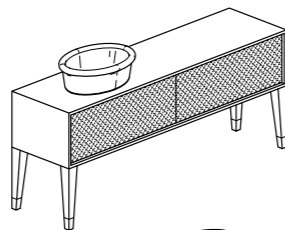

Design Paola Navone per Falper

ALCUNI ESEMPI / SOME EXAMPLES

Mobile con cassetto
 Unit with drawer
 cm 83 x 48 x h 36

Mobile con tre cassetti
 Unit with 3 drawers
 cm 153 x 48 x h 36

Mobile con cassetto
 Unit with drawer
 cm 123 x 48 x h 36

Mobile con 2 cassetti
 Unit with 2 drawers
 cm 183 x 48 x h 36

Mobile con due cassetti
 Unit with 2 drawers
 cm 153 x 48 x h 36

Mobile con 2 cassetti
 Unit with 2 drawers
 cm 183 x 48 x h 36

LAVABI ABBINABILI / MATCHING WASHBASINS