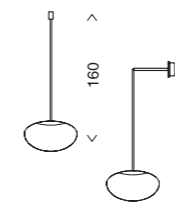

Design Paola Navone per Falper

Specchio ovale molato
 Oval mirror
 with ground glass
 cm 80 x 2,5 x h 100
 cm 160 x 2,5 x h 80

Lampada ovale
 in vetro
 Glass oval light
 cm 23 x 15 x h 50
 cm 23 x 15 x h 70
 cm 23 x 15 x h 90

IP20

Lampada da terra
 in vetro
 Floor glass lamp
 (230v / 60w)
 h 150
 h 180

IP20

Lampada ovale in vetro
 con cavo rosso
 Glass oval light
 with red cable
 cm 23 x 15 x h 160
 cm 23 x 15 x h 100

IP20

Copertura in tessuto
 per lampade e piantane
 Fabric cover for lights
 and floor lamps