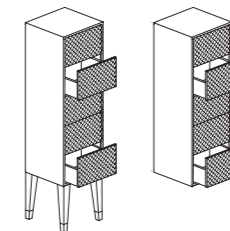

Design Paola Navone per Falper

Pensile a 1 anta
Unit with 1 door
cm 45 x 23 x h 45

Colonna da terra
a 5 cassetti
Floor column
with 5 drawers
cm 43 x 38 x h 120
cm 43 x 38 x h 80

Panca e sgabello
Bench and stool
cm 90 x 40 x h 44
cm 40 x 40 x h 44