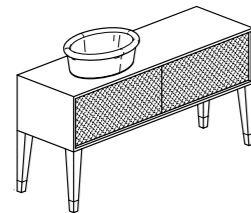

Design Paola Navone per Falper

ALCUNI ESEMPI / SOME EXAMPLES

Mobile con cassetto
 Unit with drawer
 cm 83 x 48 x h 36

Mobile con tre cassetti
 Unit with 3 drawers
 cm 153 x 48 x h 36

Mobile con cassetto
 Unit with drawer
 cm 123 x 48 x h 36

Mobile con 2 cassetti
 Unit with 2 drawers
 cm 183 x 48 x h 36

Mobile con due cassetti
 Unit with 2 drawers
 cm 153 x 48 x h 36

Mobile con 2 cassetti
 Unit with 2 drawers
 cm 183 x 48 x h 36

LAVABI ABBINABILI / MATCHING WASHBASINS