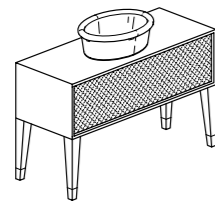

Design Paola Navone per Falper

ALCUNI ESEMPI / SOME EXAMPLES

Mobile con cassetto
 Unit with drawer
 cm 83 x 48 x h 36

Mobile con tre cassetti
 Unit with 3 drawers
 cm 153 x 48 x h 36

Mobile con cassetto
 Unit with drawer
 cm 123 x 48 x h 36

Mobile con 2 cassetti
 Unit with 2 drawers
 cm 183 x 48 x h 36

Mobile con due cassetti
 Unit with 2 drawers
 cm 153 x 48 x h 36

Mobile con 2 cassetti
 Unit with 2 drawers
 cm 183 x 48 x h 36

LAVABI ABBINABILI / MATCHING WASHBASINS