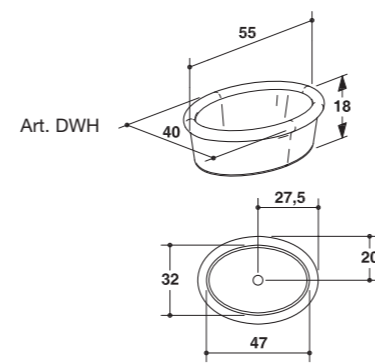

Base DY2 cm 183 x 48 x h 75,5 with ceramic washbasin DWH cm 55 x 40. Mirror DYE cm 80 x 160 with oval glass light 540 / 541 / 542. Column with two doors DY9 cm 70 x 30 x h 180. Bench DYA cm 90 x 40 x h 44.

Design Paola Navone per Falper

ALCUNI ESEMPI / SOME EXAMPLES

Mobile con cassetto
 Unit with drawer
 cm 83 x 48 x h 36

Mobile con tre cassetti
 Unit with 3 drawers
 cm 153 x 48 x h 36

Mobile con cassetto
 Unit with drawer
 cm 123 x 48 x h 36

Mobile con 2 cassetti
 Unit with 2 drawers
 cm 183 x 48 x h 36

Mobile con due cassetti
 Unit with 2 drawers
 cm 153 x 48 x h 36

Mobile con 2 cassetti
 Unit with 2 drawers
 cm 183 x 48 x h 36

LAVABI ABBINABILI / MATCHING WASHBASINS