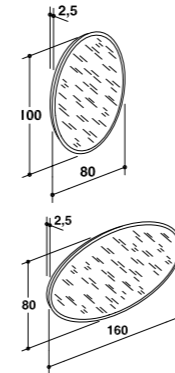

SPECCHI E ILLUMINAZIONE
MIRRORS AND LIGHTS

Design Paola Navone per Falper

Specchio ovale molato
Oval mirror
with ground glass
cm 80 x 2,5 x h 100
cm 160 x 2,5 x h 80